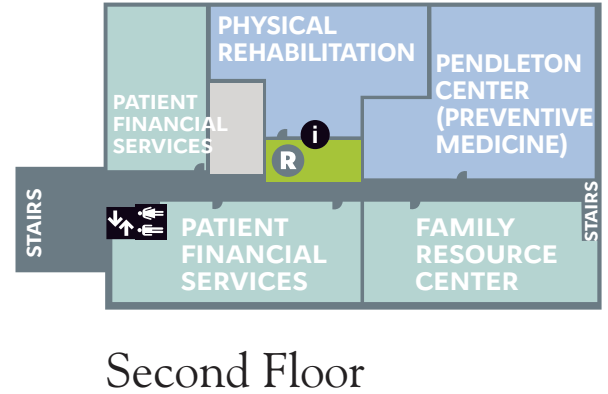

Please ask our volunteers if you would like assistance in finding your way around the hospital. We are glad to help!

YAVAPAI REGIONAL
MEDICAL CENTER

YRMC East First Floor

- Emergency
- Admitting/Registration
- Cardiopulmonary
- Radiology
- Surgery
- Laboratory
- Pharmacy

- BreastCare Center
- Chapel
- Waiting Area
- Gift Shop
- Cafeteria/Dining
- Administration

- Elevators
- Restrooms
- Reception Area
- Coffee Shop
- Information/Reception
- YRMC Guest Wireless Available Hospital-wide

- Infusion Center
- Family Birthing Center
- Meeting Rooms
 - Pronghorn Room
 - Quail Room

YRMC Del E. Webb Outpatient Center is located at
3262 N. Windsong Drive, Prescott Valley, AZ 86314

Preventive Medicine: (928) 759-5920
 Physical Rehabilitation: (928) 759-5940
 Patient Financial Services: (928) 771-5151
 Family Resource Center: (928) 771-5651
 Advanced Wound Care: (928) 771-4788
 The Vein Center: (928) 759-5890