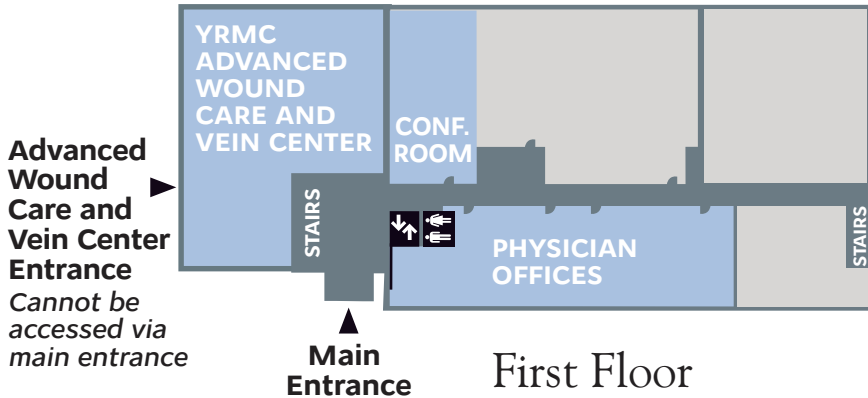

Please ask our volunteers if you would like assistance in finding your way around the hospital. We are glad to help!

YAVAPAI REGIONAL
MEDICAL CENTER

YRMC East First Floor

- Emergency
- Admitting/Registration
- Cardiopulmonary
- Radiology
- Surgery
- Laboratory
- Pharmacy

- BreastCare Center
- Chapel
- Waiting Area
- Gift Shop
- Cafeteria/Dining
- Administration

- Elevators
- Restrooms
- Reception Area
- Coffee Shop
- Information/Reception
- YRMC Guest Wireless Available Hospital-wide

- Infusion Center
- Family Birthing Center
- Meeting Rooms
 - Pronghorn Room
 - Quail Room

YRMC Del E. Webb Outpatient Center is located at
3262 N. Windsong Drive, Prescott Valley, AZ 86314

Preventive Medicine: (928) 759-5920
 Physical Rehabilitation: (928) 759-5940
 Patient Financial Services: (928) 771-5151
 Family Resource Center: (928) 771-5651
 Advanced Wound Care: (928) 771-4788
 The Vein Center: (928) 759-5890