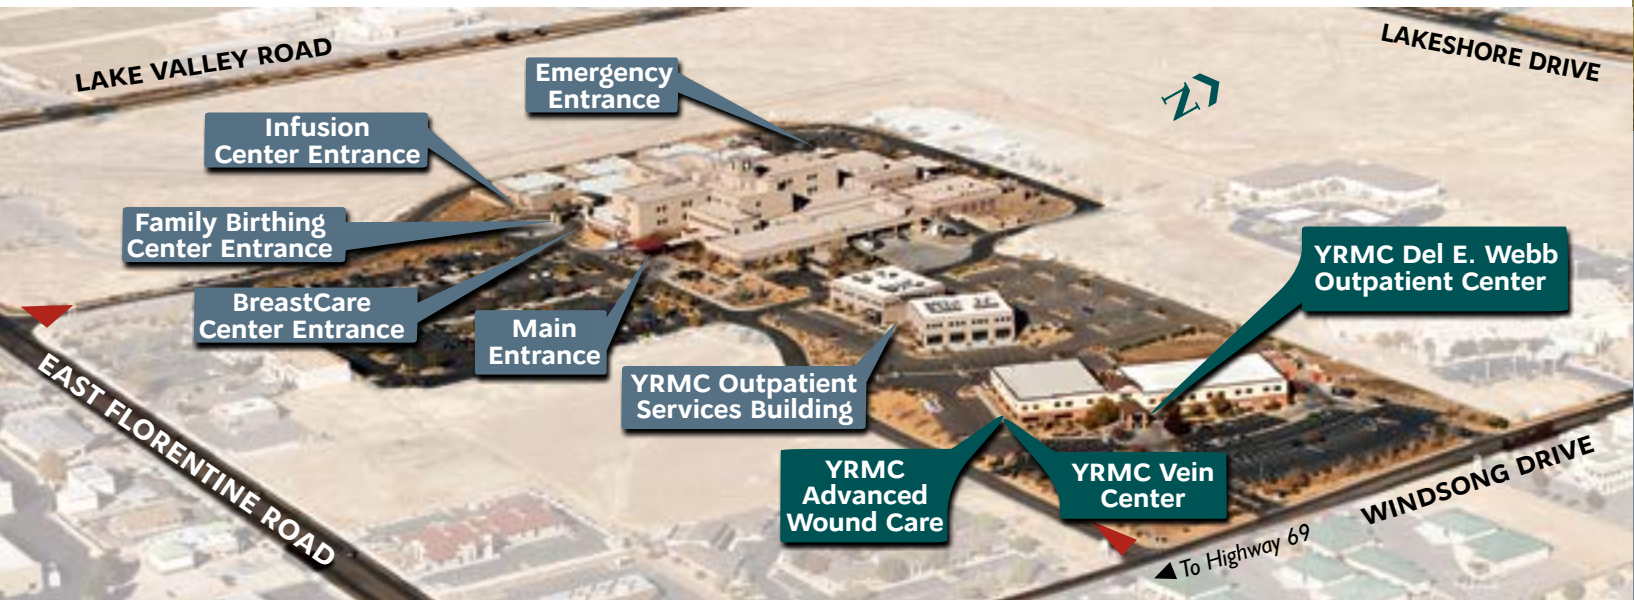

Please ask our volunteers if you would like assistance in finding your way around the hospital. We are glad to help!

YAVAPAI REGIONAL
MEDICAL CENTER

YRMC East First Floor

- Emergency
- Admitting/Registration
- Cardiopulmonary
- Radiology
- Surgery
- Laboratory
- Pharmacy

- BreastCare Center
- Chapel
- Waiting Area
- Gift Shop
- Cafeteria/Dining
- Administration

- Elevators
- Restrooms
- Reception Area
- Coffee Shop
- Information/Reception
- YRMC Guest Wireless Available Hospital-wide

- Infusion Center
- Family Birthing Center
- Meeting Rooms
 - Pronghorn Room
 - Quail Room

YRMC Del E. Webb Outpatient Center is located at
3262 N. Windsong Drive, Prescott Valley, AZ 86314

Preventive Medicine: (928) 759-5920
 Physical Rehabilitation: (928) 759-5940
 Patient Financial Services: (928) 771-5151
 Family Resource Center: (928) 771-5651
 Advanced Wound Care: (928) 771-4788
 The Vein Center: (928) 759-5890

**YAVAPAI REGIONAL
 MEDICAL CENTER**

Proudly Caring for Western Yavapai County

WEST CAMPUS 1003 WILLOW CREEK ROAD, PRESCOTT, AZ 86301

EAST CAMPUS 7700 EAST FLORENTINE ROAD, PRESCOTT VALLEY, AZ 86314

YRMC.org