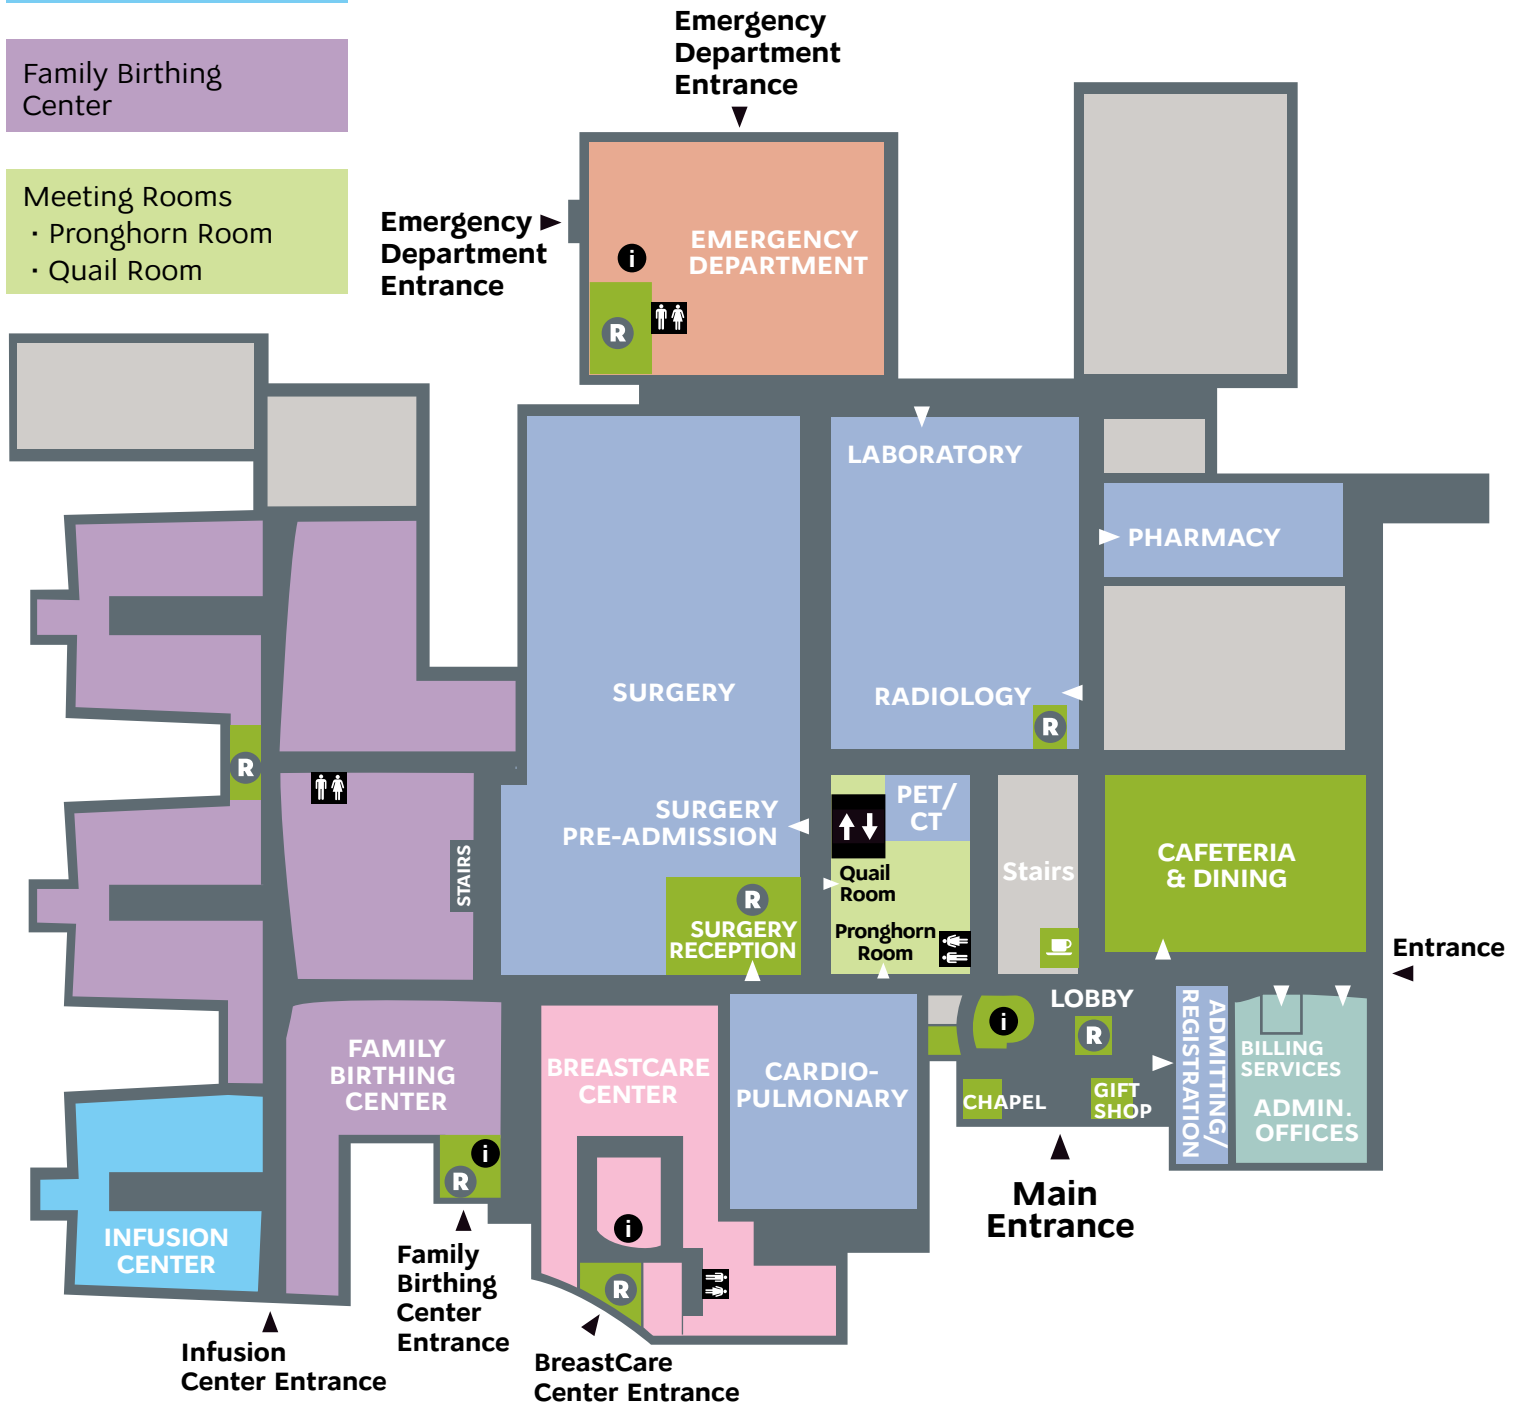

Please ask our volunteers if you would like assistance in finding your way around the hospital. We are glad to help!

YAVAPAI REGIONAL
MEDICAL CENTER

YRMC East First Floor

- Emergency
- Admitting/Registration
- Cardiopulmonary
- Radiology
- Surgery
- Laboratory
- Pharmacy

- BreastCare Center
- Chapel
- Waiting Area
- Gift Shop
- Cafeteria/Dining
- Administration

- Elevators
- Restrooms
- Reception Area
- Coffee Shop
- Information/Reception
- YRMC Guest Wireless Available Hospital-wide

- Infusion Center
- Family Birthing Center
- Meeting Rooms
 - Pronghorn Room
 - Quail Room

YRMC Del E. Webb Outpatient Center is located at
3262 N. Windsong Drive, Prescott Valley, AZ 86314

Preventive Medicine: (928) 759-5920
 Physical Rehabilitation: (928) 759-5940
 Patient Financial Services: (928) 771-5151
 Family Resource Center: (928) 771-5651
 Advanced Wound Care: (928) 771-4788
 The Vein Center: (928) 759-5890